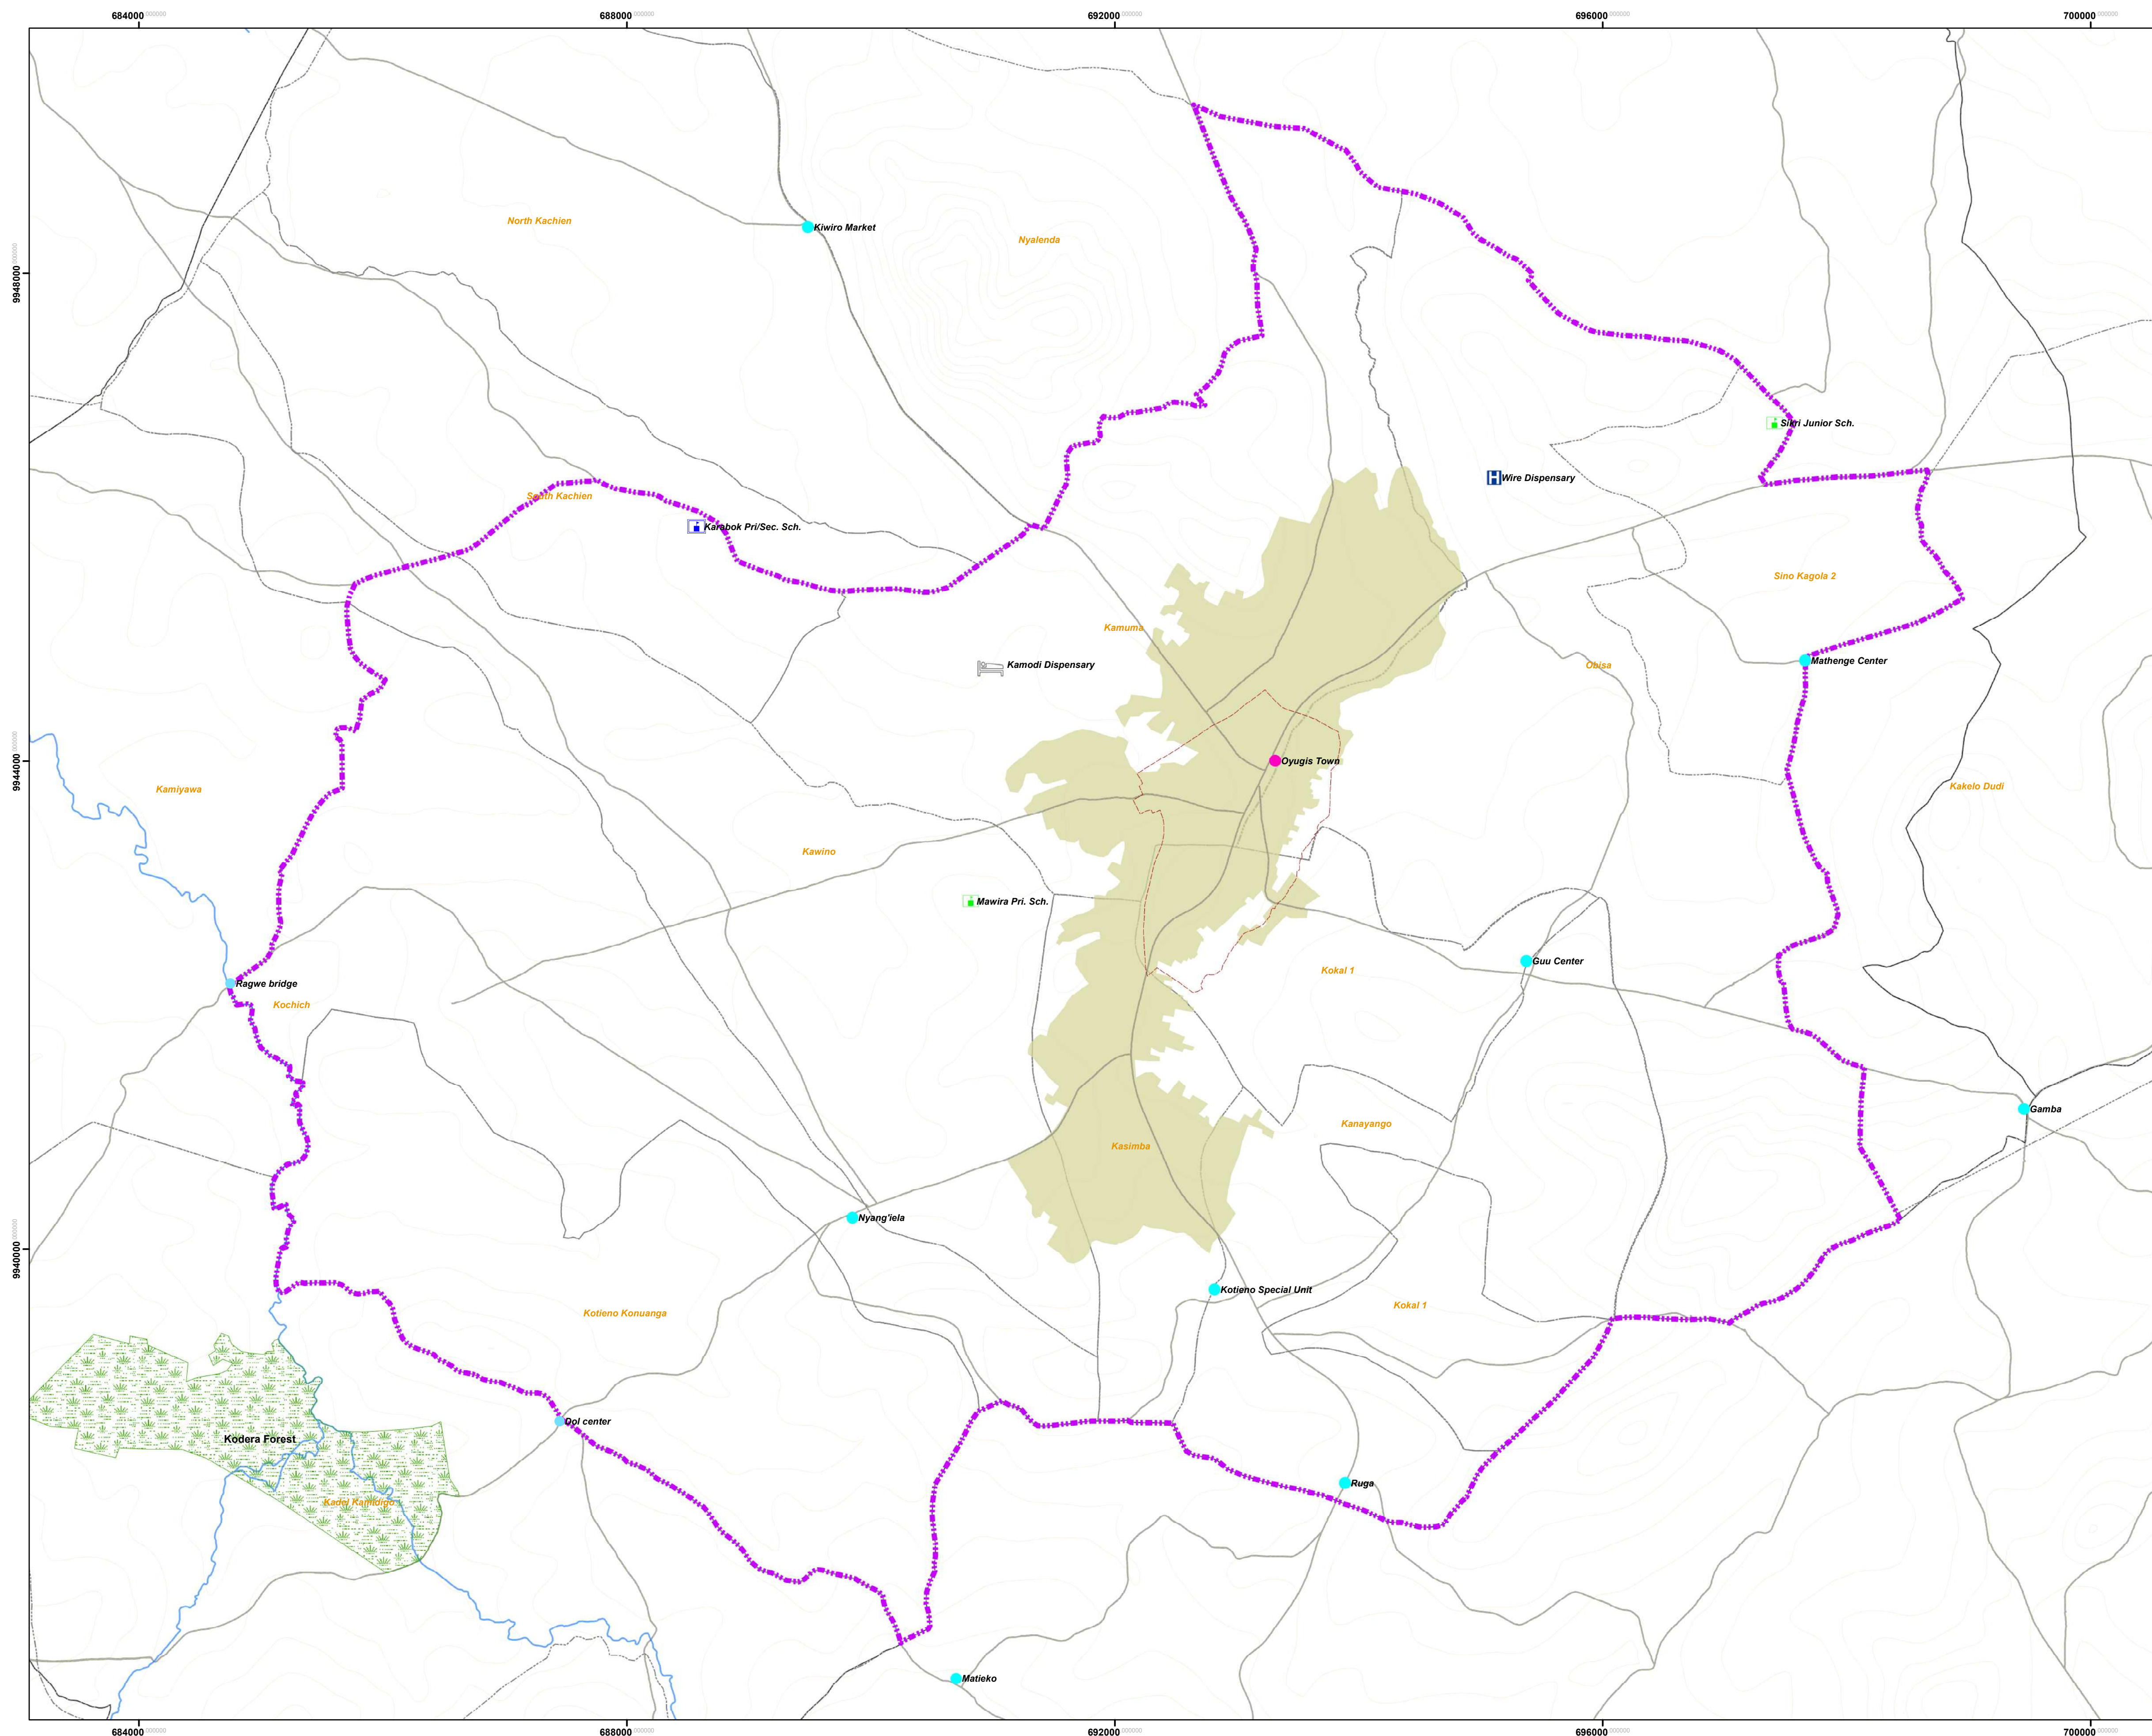

OYUGIS PROPOSED URBAN BOUNDARY

Legend

- Hotel
- Pri. Sch.
- Market Center
- Dispensary
- Sec. Sch.
- River
- Contours
- Lake
- Built-up area

Road Network

Boundaries

- Proposed Urban Boundary
- Oyugis DP boundary
- Sublocation boundary
- Sub-County boundary