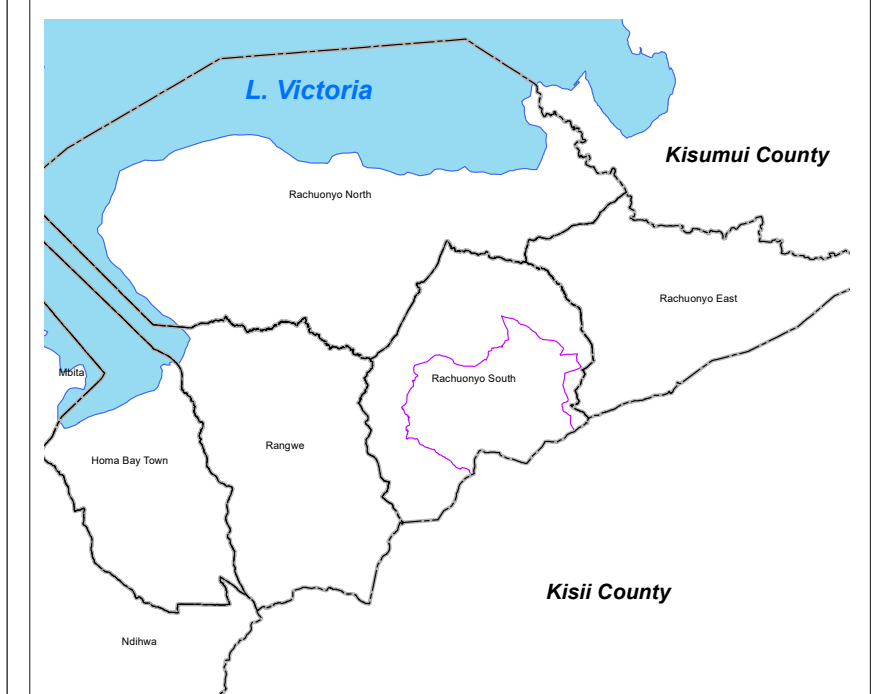

INSET: Sub-county context

Oyugis Proposed Urban Statistics

Population	73,903 persons
Area Coverage	105 sqkm
Perimeter	53 km

Homabay County Government

Ad Hoc Committee on Proposed Urban Boundaries Delineation

April 2021

Disclaimer: This map is not an authority to boundary